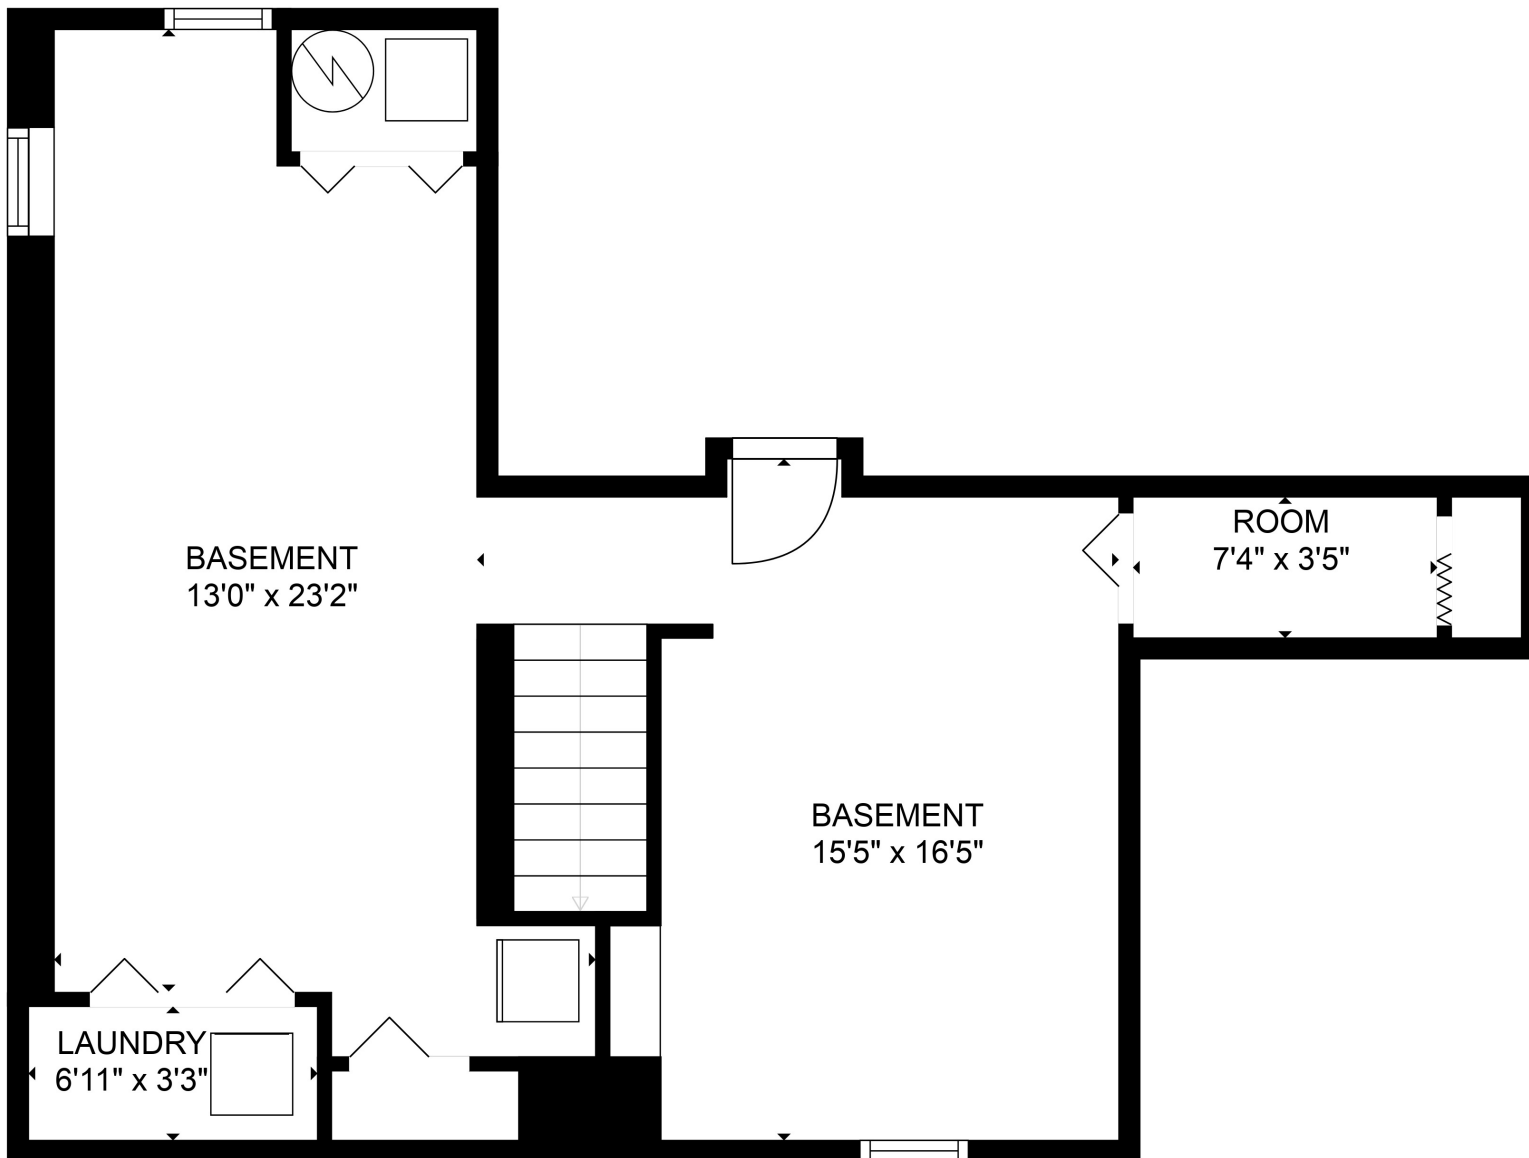

FLOOR 1

FLOOR 2

GROSS INTERNAL AREA  
 FLOOR 1: 563 sq. ft, FLOOR 2: 954 sq. ft  
 TOTAL: 1516 sq. ft  
 SIZES AND DIMENSIONS ARE APPROXIMATE, ACTUAL MAY VARY.

GROSS INTERNAL AREA  
FLOOR 1: 563 sq. ft, FLOOR 2: 954 sq. ft  
TOTAL: 1516 sq. ft  
SIZES AND DIMENSIONS ARE APPROXIMATE, ACTUAL MAY VARY.

GROSS INTERNAL AREA  
FLOOR 1: 563 sq. ft, FLOOR 2: 954 sq. ft  
TOTAL: 1516 sq. ft  
SIZES AND DIMENSIONS ARE APPROXIMATE, ACTUAL MAY VARY.