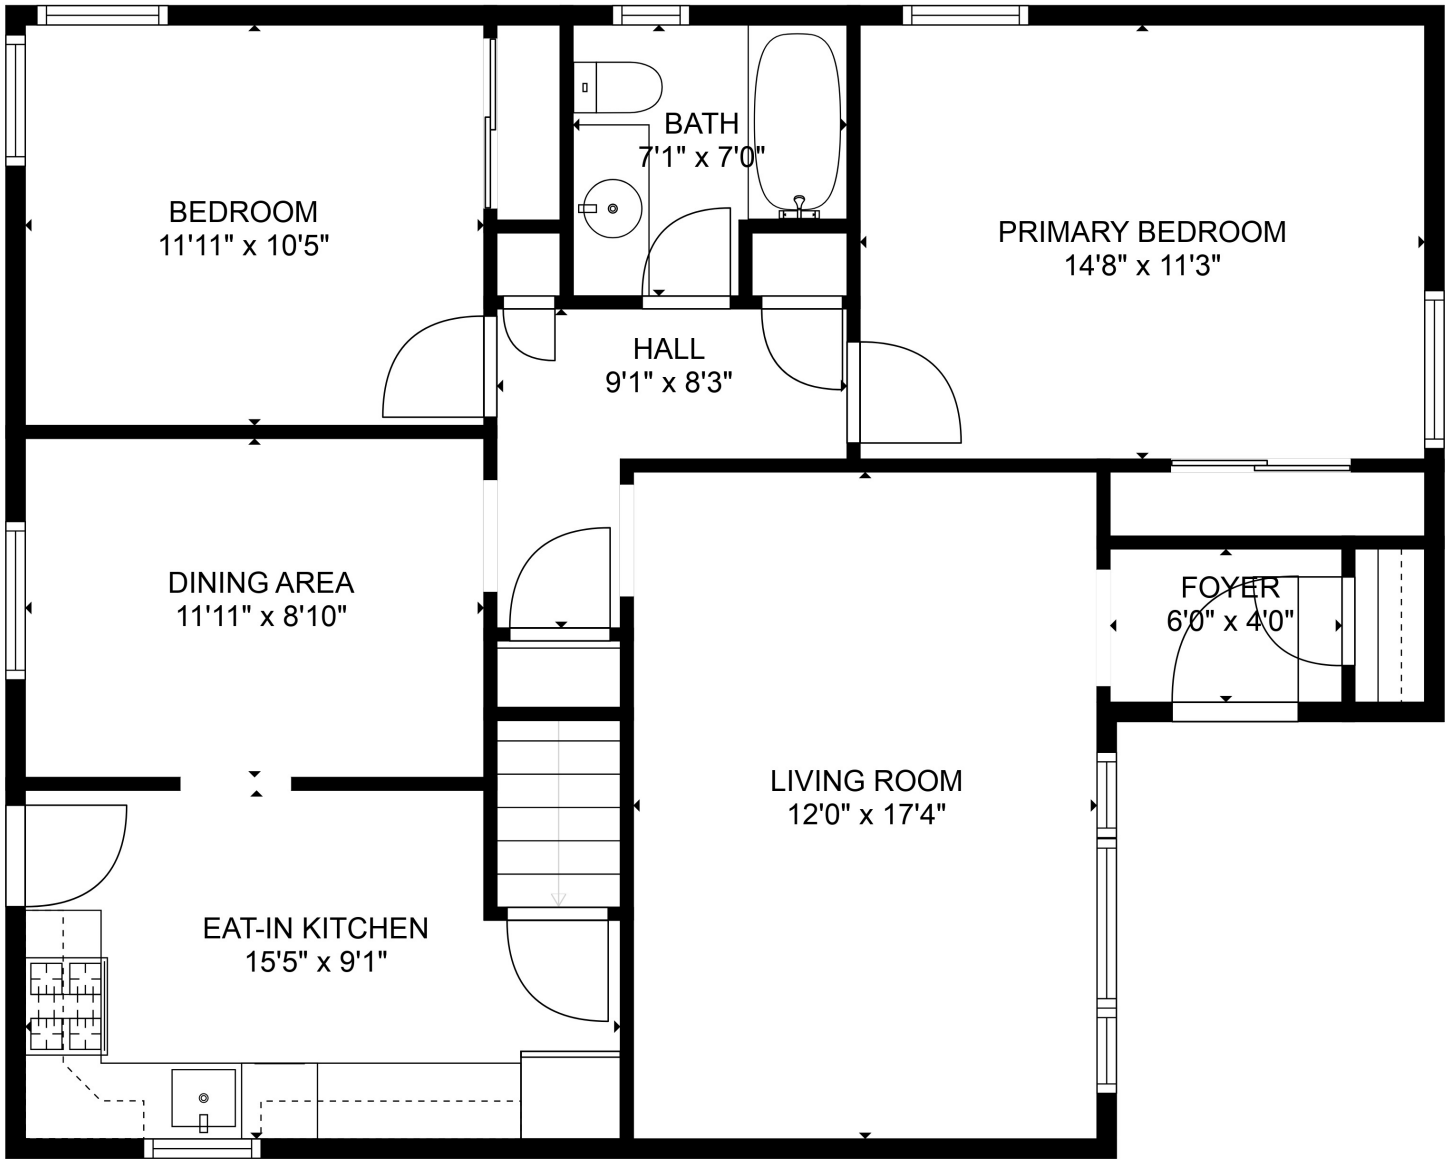

FLOOR 1

FLOOR 2

GROSS INTERNAL AREA  
 FLOOR 1: 563 sq. ft, FLOOR 2: 954 sq. ft  
 TOTAL: 1516 sq. ft  
 SIZES AND DIMENSIONS ARE APPROXIMATE, ACTUAL MAY VARY.

GROSS INTERNAL AREA  
FLOOR 1: 563 sq. ft, FLOOR 2: 954 sq. ft  
TOTAL: 1516 sq. ft  
SIZES AND DIMENSIONS ARE APPROXIMATE, ACTUAL MAY VARY.

GROSS INTERNAL AREA  
FLOOR 1: 563 sq. ft, FLOOR 2: 954 sq. ft  
TOTAL: 1516 sq. ft  
SIZES AND DIMENSIONS ARE APPROXIMATE, ACTUAL MAY VARY.