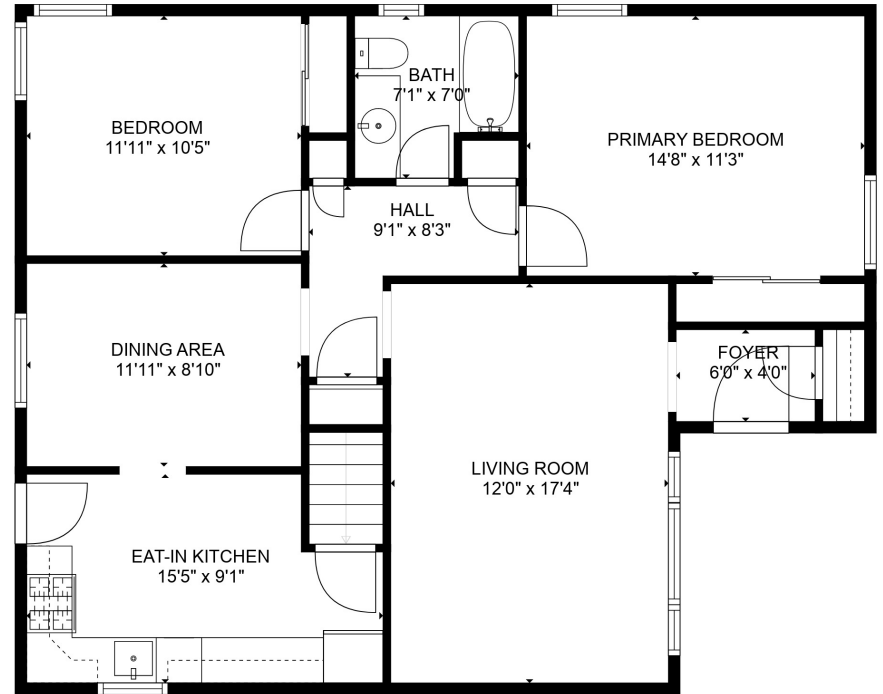

FLOOR 1

FLOOR 2

GROSS INTERNAL AREA  
 FLOOR 1: 563 sq. ft, FLOOR 2: 954 sq. ft  
 TOTAL: 1516 sq. ft  
 SIZES AND DIMENSIONS ARE APPROXIMATE, ACTUAL MAY VARY.

GROSS INTERNAL AREA  
FLOOR 1: 563 sq. ft, FLOOR 2: 954 sq. ft  
TOTAL: 1516 sq. ft  
SIZES AND DIMENSIONS ARE APPROXIMATE, ACTUAL MAY VARY.

GROSS INTERNAL AREA  
FLOOR 1: 563 sq. ft, FLOOR 2: 954 sq. ft  
TOTAL: 1516 sq. ft  
SIZES AND DIMENSIONS ARE APPROXIMATE, ACTUAL MAY VARY.